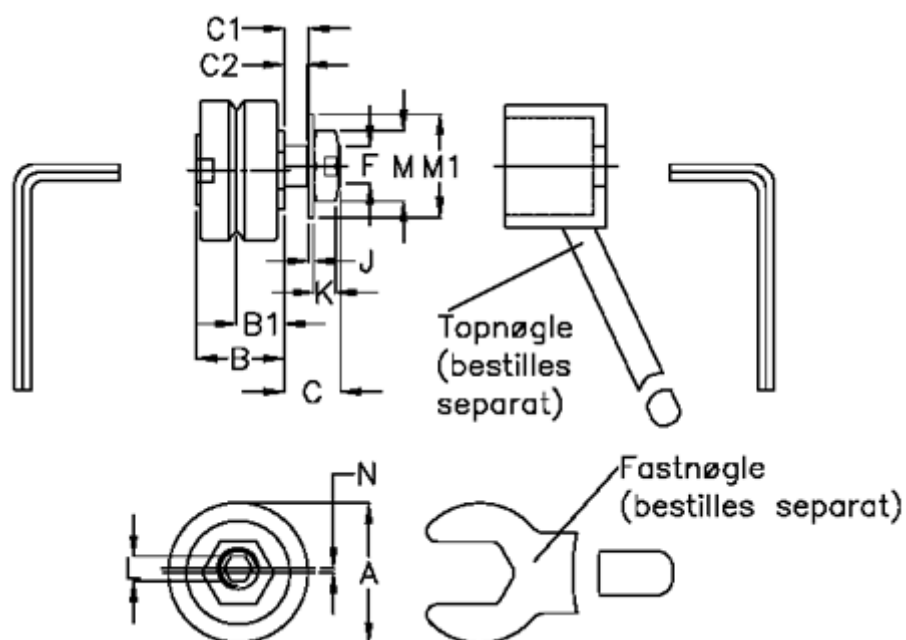

Article number: 057153101804

Description: HEPCO GV3 bearing SJ 18 ENS  
Standard With Short Stud

## Measures

a = 18.0	K = 3.2
B = 12.4	L = 2,5
B1 = 6.75	M = 10
C = 7.4	M1 = 13
C1 = 3.4	N = 0.70
C2 = 2.4	Weight kg/1000 = 0.019
F = M6x0,75	
J = 0.80	